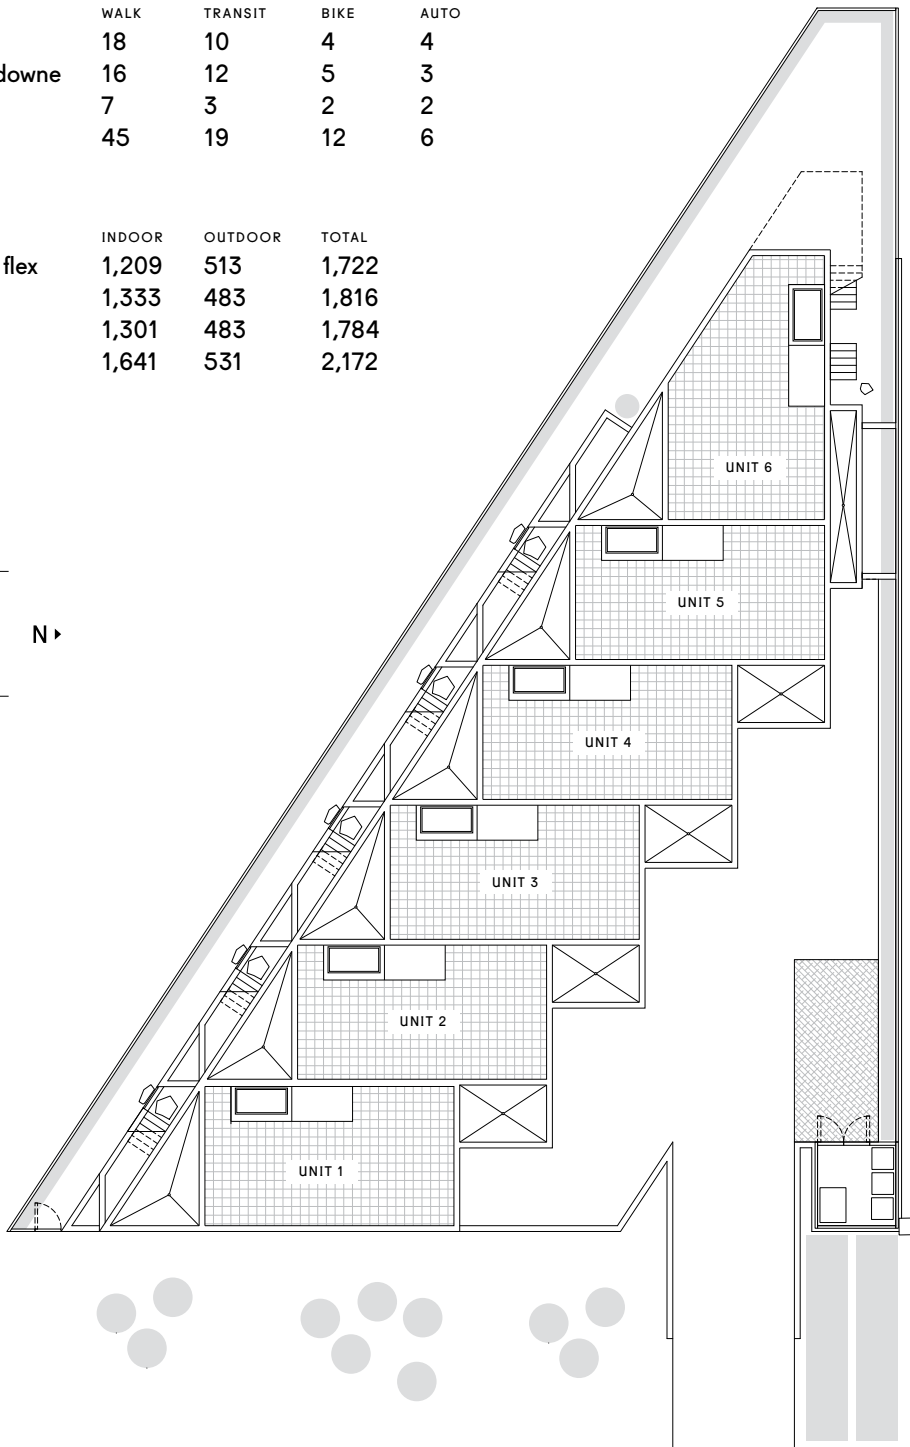

# Pearl

# Block

PROXIMITY IN MINUTES	WALK	TRANSIT	BIKE	AUTO
Royal Jubilee Hospital	18	10	4	4
Comosen College Landsdowne	16	12	5	3
Hillside Shopping Centre	7	3	2	2
University of Victoria	45	19	12	6

UNIT MIX & SQUARE FOOTAGE	INDOOR	OUTDOOR	TOTAL
Unit 1 2 bedroom & flex	1,209	513	1,722
Unit 2-4 3 bed	1,333	483	1,816
Unit 5 3 bedroom	1,301	483	1,784
Unit 6 3 bedroom	1,641	531	2,172

Sizes and details are approximate and subject to change. E.&O.E.

by Aryze