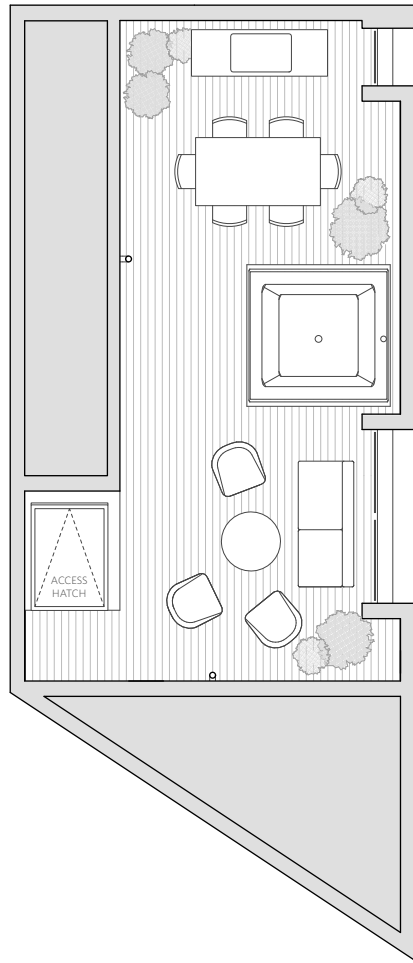

Pearl Block

Unit 01
2,236 sf Unit Total

1,198	sf	Total Finished Interior
431	sf	Total Garage + Storage
377	sf	Rooftop Deck
230	sf	Patio + Yard

3 Bed

Ground Floor

Dimensions, sizes, specifications, layouts and materials are approximate only and subject to change without notice. Interior habitable space is combined with uninsulated / exterior patio / roof deck spaces and included in total advertised square footage of the homes. Please ask sales representative for details. E. & O. E.

Pearl Block

Unit 01
2,236 sf Unit Total

1,198	sf	Total Finished Interior
431	sf	Total Garage + Storage
377	sf	Rooftop Deck
230	sf	Patio + Yard

3 Bed

Dimensions, sizes, specifications, layouts and materials are approximate only and subject to change without notice. Interior habitable space is combined with uninsulated / exterior patio / roof deck spaces and included in total advertised square footage of the homes. Please ask sales representative for details. E. & O. E.