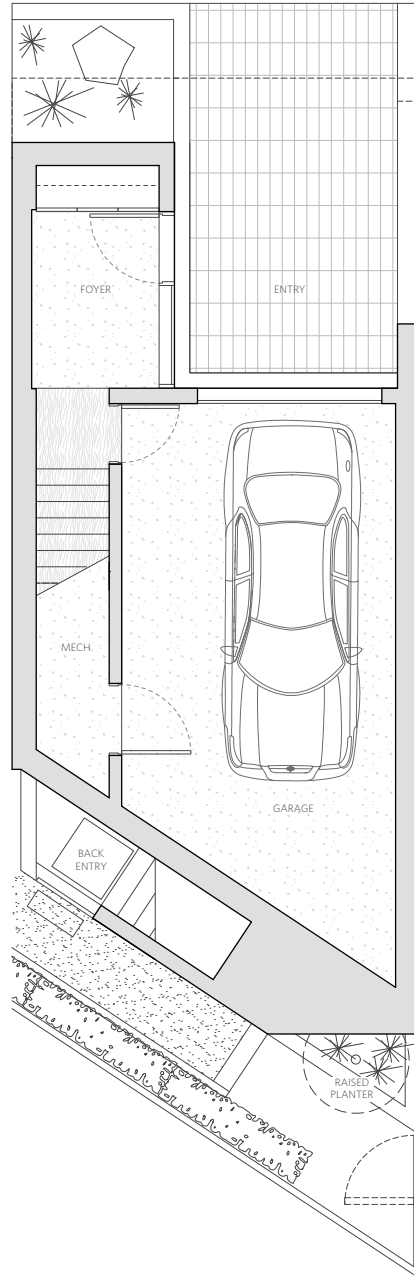

Pearl Block

Unit 01
2,236 sf Unit Total

1,198	sf	Total Finished Interior
431	sf	Total Garage + Storage
377	sf	Rooftop Deck
230	sf	Patio + Yard

3 Bed

Ground Floor

Dimensions, sizes, specifications, layouts and materials are approximate only and subject to change without notice. Interior habitable space is combined with uninsulated / exterior patio / roof deck spaces and included in total advertised square footage of the homes. Please ask sales representative for details. E. & O. E.

Pearl Block

Unit 01
2,236 sf Unit Total

1,198	sf	Total Finished Interior
431	sf	Total Garage + Storage
377	sf	Rooftop Deck
230	sf	Patio + Yard

3 Bed

Dimensions, sizes, specifications, layouts and materials are approximate only and subject to change without notice. Interior habitable space is combined with uninsulated / exterior patio / roof deck spaces and included in total advertised square footage of the homes. Please ask sales representative for details. E. & O. E.