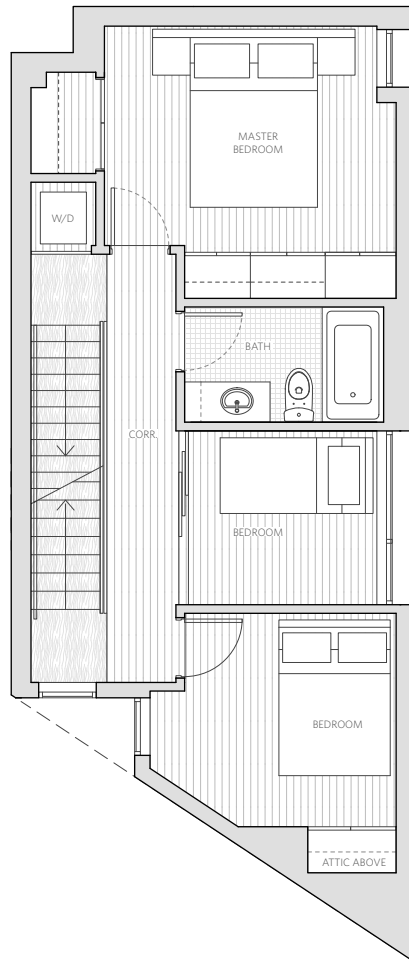

Pearl Block

Unit 01
2,236 sf Unit Total

1,198	sf	Total Finished Interior
431	sf	Total Garage + Storage
377	sf	Rooftop Deck
230	sf	Patio + Yard

3 Bed

Ground Floor

Dimensions, sizes, specifications, layouts and materials are approximate only and subject to change without notice. Interior habitable space is combined with uninsulated / exterior patio / roof deck spaces and included in total advertised square footage of the homes. Please ask sales representative for details. E. & O. E.

Pearl Block

Unit 01
2,236 sf Unit Total

1,198	sf	Total Finished Interior
431	sf	Total Garage + Storage
377	sf	Rooftop Deck
230	sf	Patio + Yard

3 Bed

Dimensions, sizes, specifications, layouts and materials are approximate only and subject to change without notice. Interior habitable space is combined with uninsulated / exterior patio / roof deck spaces and included in total advertised square footage of the homes. Please ask sales representative for details. E. & O. E.