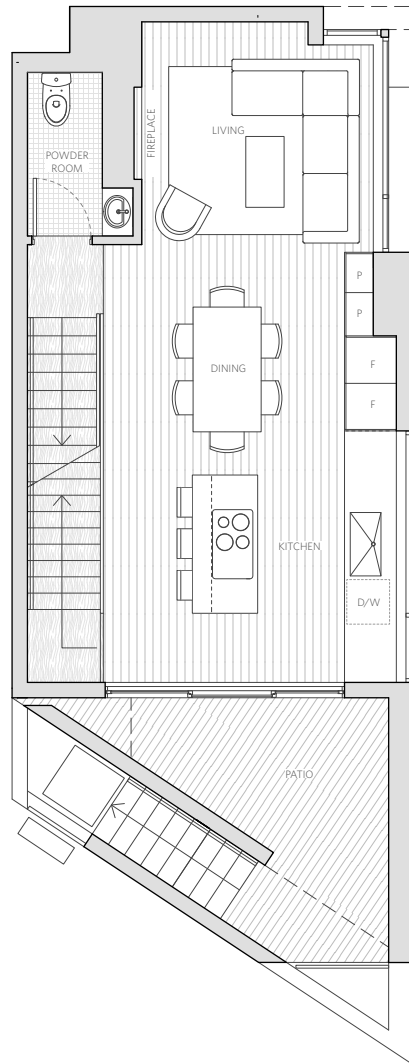

Pearl Block

Unit 01
2,236 sf Unit Total

1,198	sf	Total Finished Interior
431	sf	Total Garage + Storage
377	sf	Rooftop Deck
230	sf	Patio + Yard

3 Bed

Ground Floor

Dimensions, sizes, specifications, layouts and materials are approximate only and subject to change without notice. Interior habitable space is combined with uninsulated / exterior patio / roof deck spaces and included in total advertised square footage of the homes. Please ask sales representative for details. E. & O. E.

Pearl Block

Unit 01
2,236 sf Unit Total

1,198	sf	Total Finished Interior
431	sf	Total Garage + Storage
377	sf	Rooftop Deck
230	sf	Patio + Yard

3 Bed

Dimensions, sizes, specifications, layouts and materials are approximate only and subject to change without notice. Interior habitable space is combined with uninsulated / exterior patio / roof deck spaces and included in total advertised square footage of the homes. Please ask sales representative for details. E. & O. E.