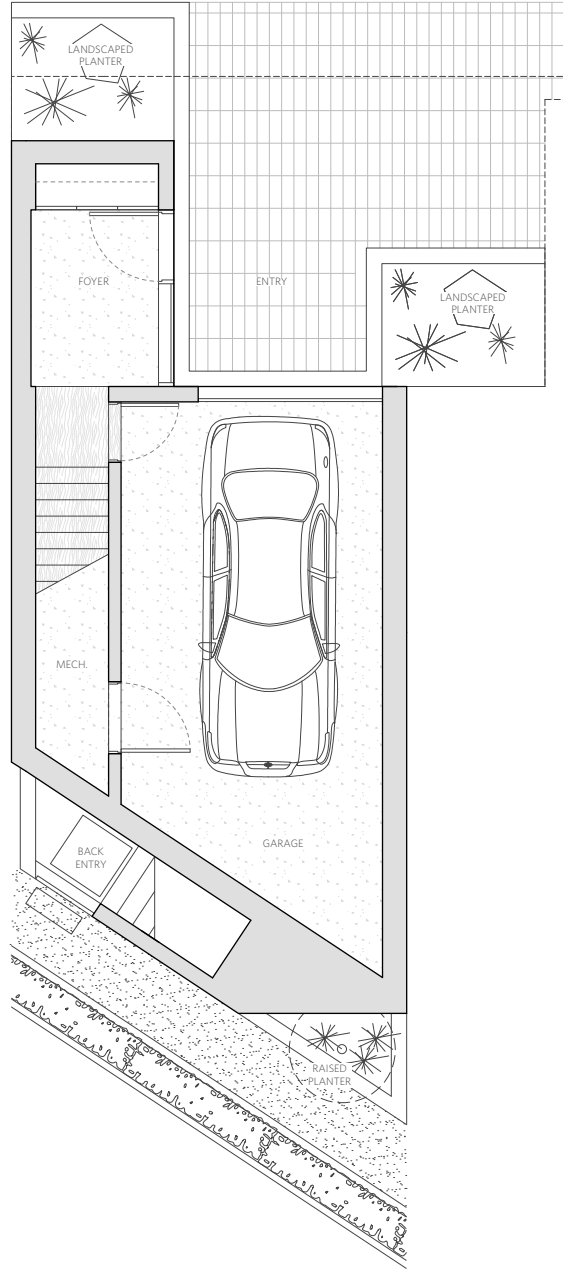

# Pearl Block

## Unit 03 2,375 sf Unit Total

1,314	sf	Total Finished Interior
397	sf	Total Garage + Storage
443	sf	Rooftop Deck
221	sf	Patio + Yard

3 Bed

Ground Floor

Dimensions, sizes, specifications, layouts and materials are approximate only and subject to change without notice. Interior habitable space is combined with uninsulated / exterior patio / roof deck spaces and included in total advertised square footage of the homes. Please ask sales representative for details. E. & O. E.

## Unit 03 2,375 sf Unit Total

1,314	sf	Total Finished Interior
397	sf	Total Garage + Storage
443	sf	Rooftop Deck
221	sf	Patio + Yard

3 Bed

Dimensions, sizes, specifications, layouts and materials are approximate only and subject to change without notice. Interior habitable space is combined with uninsulated / exterior patio / roof deck spaces and included in total advertised square footage of the homes. Please ask sales representative for details. E. & O. E.

# Pearl Block

**Unit 03**  
2,375 sf Unit Total

1,314	sf	Total Finished Interior
397	sf	Total Garage + Storage
443	sf	Rooftop Deck
221	sf	Patio + Yard

**3 Bed**

Dimensions, sizes, specifications, layouts and materials are approximate only and subject to change without notice. Interior habitable space is combined with uninsulated / exterior patio / roof deck spaces and included in total advertised square footage of the homes. Please ask sales representative for details. E. & O. E.