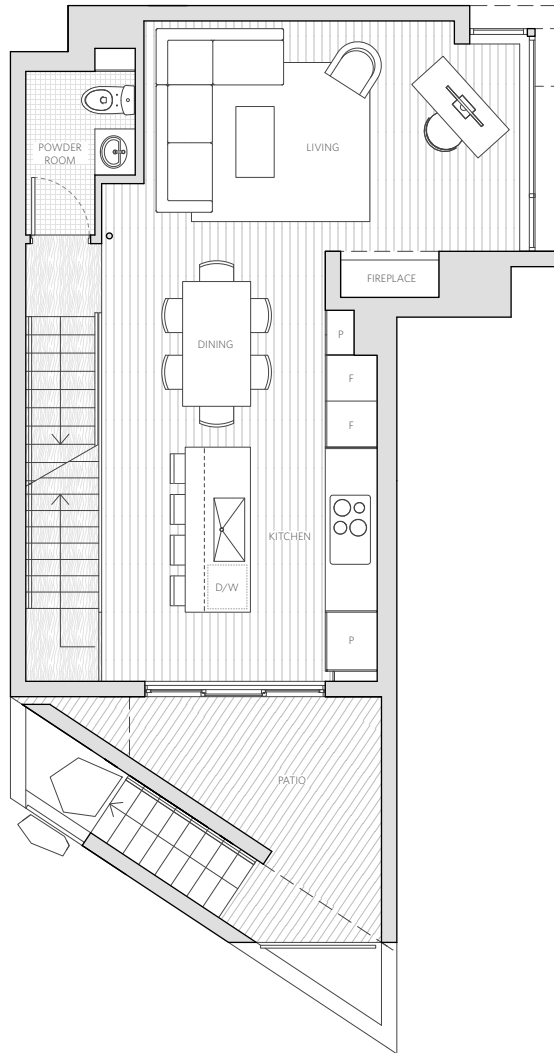

## Unit 03 2,375 sf Unit Total

1,314	sf	Total Finished Interior
397	sf	Total Garage + Storage
443	sf	Rooftop Deck
221	sf	Patio + Yard

3 Bed

Ground Floor

Dimensions, sizes, specifications, layouts and materials are approximate only and subject to change without notice. Interior habitable space is combined with uninsulated / exterior patio / roof deck spaces and included in total advertised square footage of the homes. Please ask sales representative for details. E. & O. E.

## Unit 03 2,375 sf Unit Total

1,314	sf	Total Finished Interior
397	sf	Total Garage + Storage
443	sf	Rooftop Deck
221	sf	Patio + Yard

3 Bed

Dimensions, sizes, specifications, layouts and materials are approximate only and subject to change without notice. Interior habitable space is combined with uninsulated / exterior patio / roof deck spaces and included in total advertised square footage of the homes. Please ask sales representative for details. E. & O. E.

# Pearl Block

**Unit 03**  
2,375 sf Unit Total

1,314	sf	Total Finished Interior
397	sf	Total Garage + Storage
443	sf	Rooftop Deck
221	sf	Patio + Yard

**3 Bed**

Dimensions, sizes, specifications, layouts and materials are approximate only and subject to change without notice. Interior habitable space is combined with uninsulated / exterior patio / roof deck spaces and included in total advertised square footage of the homes. Please ask sales representative for details. E. & O. E.

Pearl  
Block

Unit 03  
2,375 sf Unit Total

1,314	sf	Total Finished Interior
397	sf	Total Garage + Storage
443	sf	Rooftop Deck
221	sf	Patio + Yard

3 Bed

Dimensions, sizes, specifications, layouts and materials are approximate only and subject to change without notice. Interior habitable space is combined with uninsulated / exterior patio / roof deck spaces and included in total advertised square footage of the homes. Please ask sales representative for details. E. & O. E.