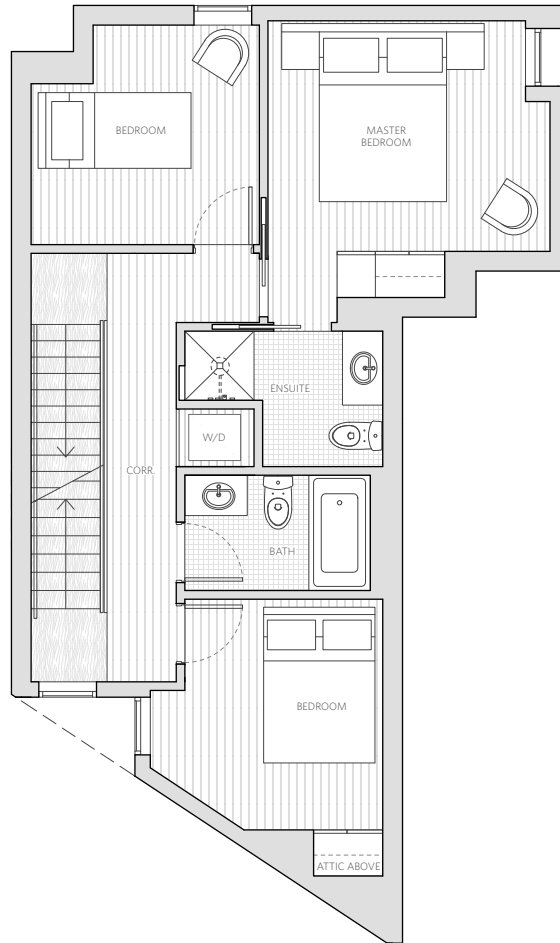

## Unit 03 2,375 sf Unit Total

1,314	sf	Total Finished Interior
397	sf	Total Garage + Storage
443	sf	Rooftop Deck
221	sf	Patio + Yard

3 Bed

Ground Floor

Dimensions, sizes, specifications, layouts and materials are approximate only and subject to change without notice. Interior habitable space is combined with uninsulated / exterior patio / roof deck spaces and included in total advertised square footage of the homes. Please ask sales representative for details. E. & O. E.

## Unit 03 2,375 sf Unit Total

1,314	sf	Total Finished Interior
397	sf	Total Garage + Storage
443	sf	Rooftop Deck
221	sf	Patio + Yard

3 Bed

Dimensions, sizes, specifications, layouts and materials are approximate only and subject to change without notice. Interior habitable space is combined with uninsulated / exterior patio / roof deck spaces and included in total advertised square footage of the homes. Please ask sales representative for details. E. & O. E.

# Pearl Block

**Unit 03**  
2,375 sf Unit Total

1,314	sf	Total Finished Interior
397	sf	Total Garage + Storage
443	sf	Rooftop Deck
221	sf	Patio + Yard

**3 Bed**

Dimensions, sizes, specifications, layouts and materials are approximate only and subject to change without notice. Interior habitable space is combined with uninsulated / exterior patio / roof deck spaces and included in total advertised square footage of the homes. Please ask sales representative for details. E. & O. E.

Pearl  
Block

Unit 03  
2,375 sf Unit Total

1,314	sf	Total Finished Interior
397	sf	Total Garage + Storage
443	sf	Rooftop Deck
221	sf	Patio + Yard

3 Bed

Dimensions, sizes, specifications, layouts and materials are approximate only and subject to change without notice. Interior habitable space is combined with uninsulated / exterior patio / roof deck spaces and included in total advertised square footage of the homes. Please ask sales representative for details. E. & O. E.