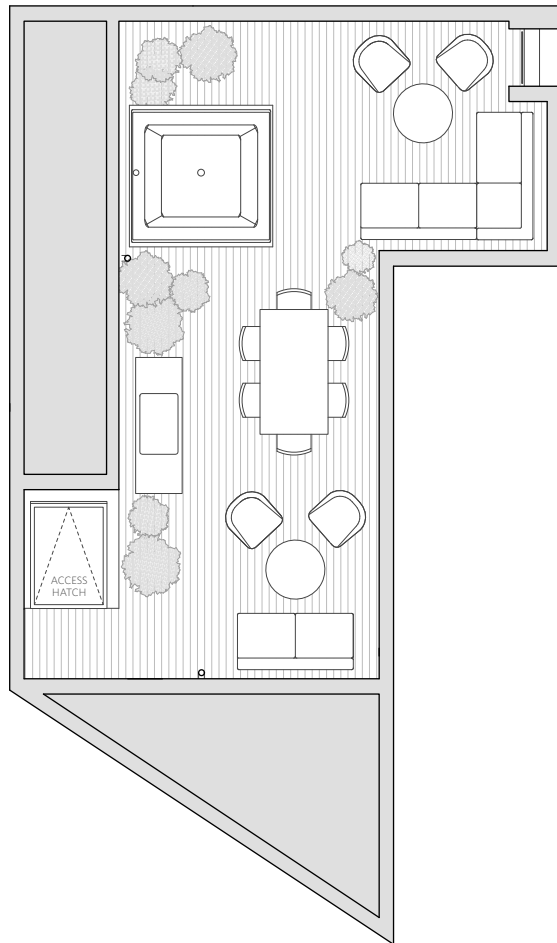

## Unit 03 2,375 sf Unit Total

1,314	sf	Total Finished Interior
397	sf	Total Garage + Storage
443	sf	Rooftop Deck
221	sf	Patio + Yard

3 Bed

Ground Floor

Dimensions, sizes, specifications, layouts and materials are approximate only and subject to change without notice. Interior habitable space is combined with uninsulated / exterior patio / roof deck spaces and included in total advertised square footage of the homes. Please ask sales representative for details. E. & O. E.

## Unit 03 2,375 sf Unit Total

1,314	sf	Total Finished Interior
397	sf	Total Garage + Storage
443	sf	Rooftop Deck
221	sf	Patio + Yard

3 Bed

Dimensions, sizes, specifications, layouts and materials are approximate only and subject to change without notice. Interior habitable space is combined with uninsulated / exterior patio / roof deck spaces and included in total advertised square footage of the homes. Please ask sales representative for details. E. & O. E.

# Pearl Block

**Unit 03**  
2,375 sf Unit Total

1,314	sf	Total Finished Interior
397	sf	Total Garage + Storage
443	sf	Rooftop Deck
221	sf	Patio + Yard

**3 Bed**

Dimensions, sizes, specifications, layouts and materials are approximate only and subject to change without notice. Interior habitable space is combined with uninsulated / exterior patio / roof deck spaces and included in total advertised square footage of the homes. Please ask sales representative for details. E. & O. E.

Pearl  
Block

Unit 03  
2,375 sf Unit Total

1,314	sf	Total Finished Interior
397	sf	Total Garage + Storage
443	sf	Rooftop Deck
221	sf	Patio + Yard

3 Bed

Dimensions, sizes, specifications, layouts and materials are approximate only and subject to change without notice. Interior habitable space is combined with uninsulated / exterior patio / roof deck spaces and included in total advertised square footage of the homes. Please ask sales representative for details. E. & O. E.