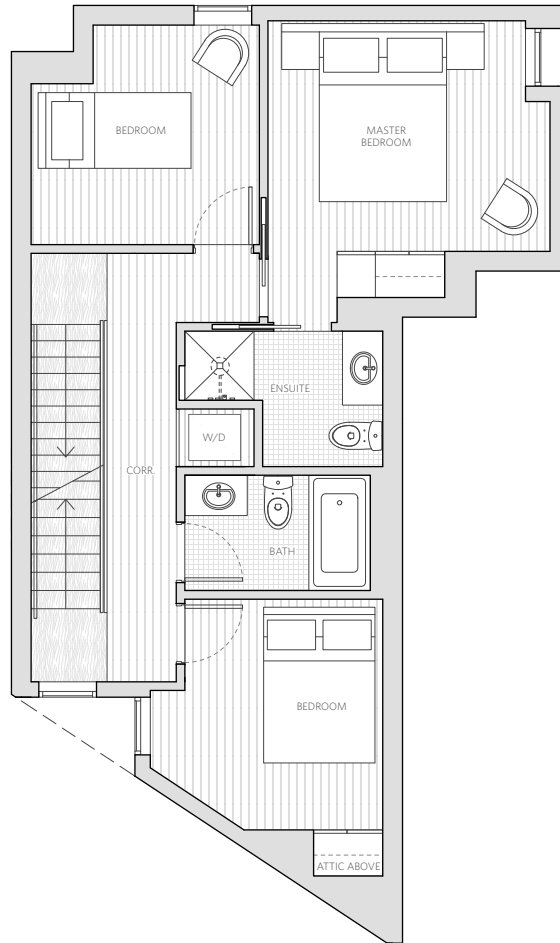

Pearl Block

Unit 04 2,375 sf Unit Total

1,314	sf	Total Finished Interior
397	sf	Total Garage + Storage
443	sf	Rooftop Deck
221	sf	Patio + Yard

3 Bed

Ground Floor

Dimensions, sizes, specifications, layouts and materials are approximate only and subject to change without notice. Interior habitable space is combined with uninsulated / exterior patio / roof deck spaces and included in total advertised square footage of the homes. Please ask sales representative for details. E. & O. E.

Pearl Block

Unit 04 2,375 sf Unit Total

1,314	sf	Total Finished Interior
397	sf	Total Garage + Storage
443	sf	Rooftop Deck
221	sf	Patio + Yard

3 Bed

Dimensions, sizes, specifications, layouts and materials are approximate only and subject to change without notice. Interior habitable space is combined with uninsulated / exterior patio / roof deck spaces and included in total advertised square footage of the homes. Please ask sales representative for details. E. & O. E.