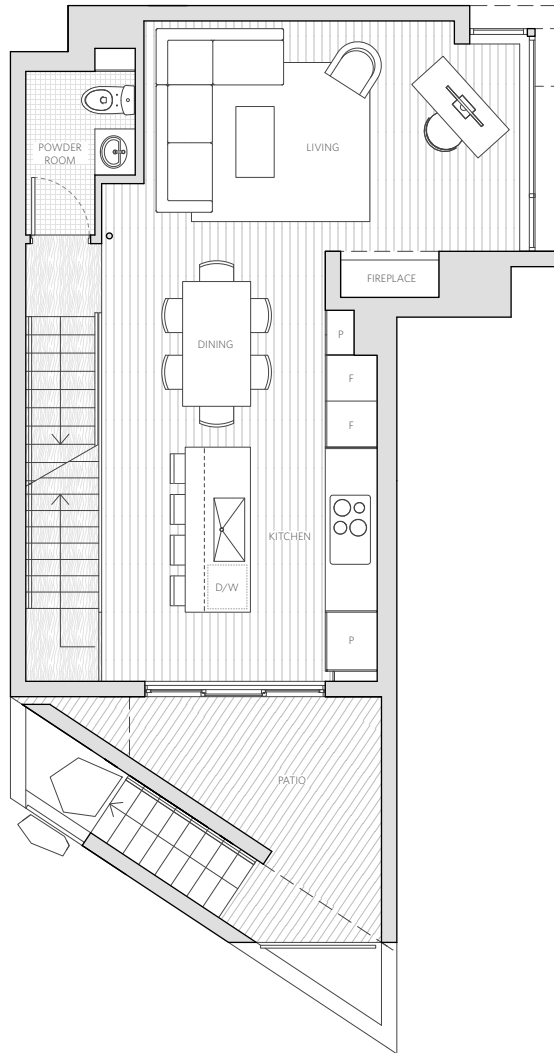

Pearl Block

Unit 04 2,375 sf Unit Total

1,314	sf	Total Finished Interior
397	sf	Total Garage + Storage
443	sf	Rooftop Deck
221	sf	Patio + Yard

3 Bed

Ground Floor

Dimensions, sizes, specifications, layouts and materials are approximate only and subject to change without notice. Interior habitable space is combined with uninsulated / exterior patio / roof deck spaces and included in total advertised square footage of the homes. Please ask sales representative for details. E. & O. E.

Pearl Block

Unit 04 2,375 sf Unit Total

1,314	sf	Total Finished Interior
397	sf	Total Garage + Storage
443	sf	Rooftop Deck
221	sf	Patio + Yard

3 Bed

Dimensions, sizes, specifications, layouts and materials are approximate only and subject to change without notice. Interior habitable space is combined with uninsulated / exterior patio / roof deck spaces and included in total advertised square footage of the homes. Please ask sales representative for details. E. & O. E.