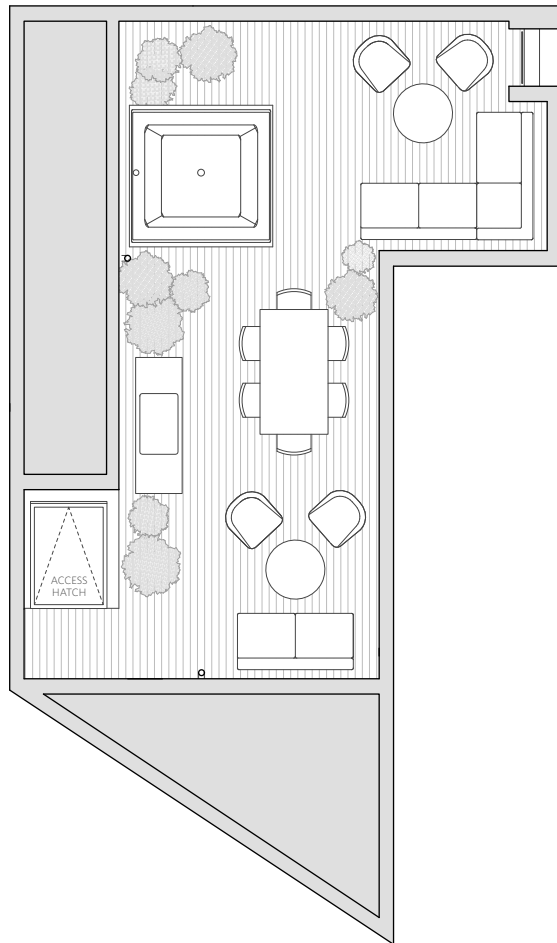

Pearl Block

Unit 04 2,375 sf Unit Total

1,314	sf	Total Finished Interior
397	sf	Total Garage + Storage
443	sf	Rooftop Deck
221	sf	Patio + Yard

3 Bed

Ground Floor

Dimensions, sizes, specifications, layouts and materials are approximate only and subject to change without notice. Interior habitable space is combined with uninsulated / exterior patio / roof deck spaces and included in total advertised square footage of the homes. Please ask sales representative for details. E. & O. E.

Pearl Block

Unit 04 2,375 sf Unit Total

1,314	sf	Total Finished Interior
397	sf	Total Garage + Storage
443	sf	Rooftop Deck
221	sf	Patio + Yard

3 Bed

Dimensions, sizes, specifications, layouts and materials are approximate only and subject to change without notice. Interior habitable space is combined with uninsulated / exterior patio / roof deck spaces and included in total advertised square footage of the homes. Please ask sales representative for details. E. & O. E.