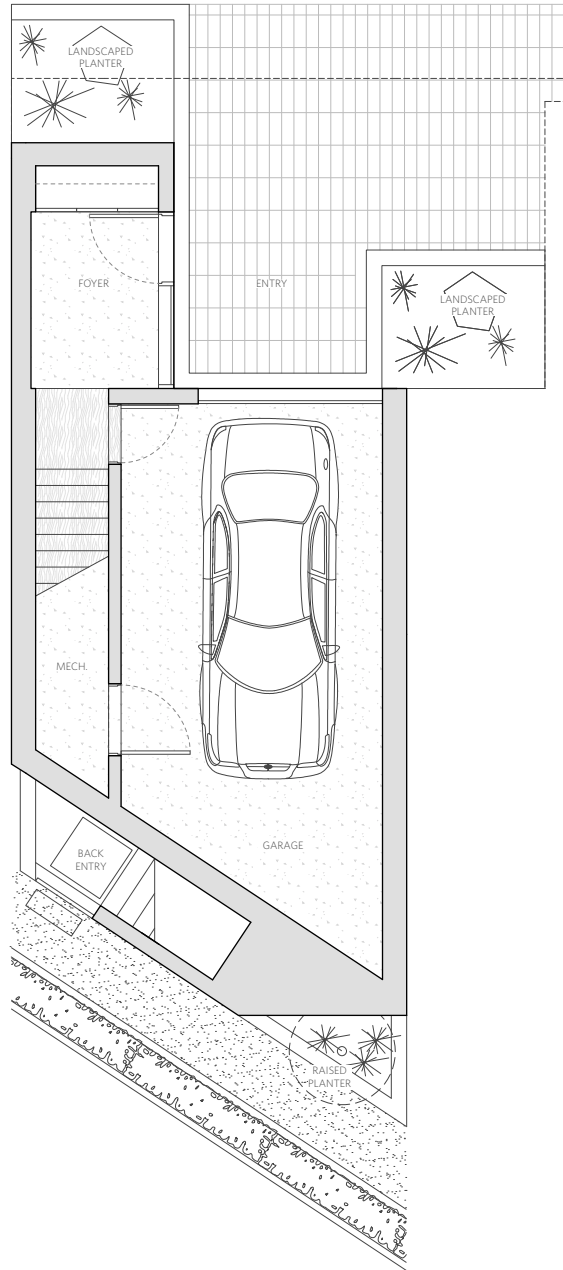

Pearl Block

Unit 04 2,375 sf Unit Total

1,314	sf	Total Finished Interior
397	sf	Total Garage + Storage
443	sf	Rooftop Deck
221	sf	Patio + Yard

3 Bed

Ground Floor

Dimensions, sizes, specifications, layouts and materials are approximate only and subject to change without notice. Interior habitable space is combined with uninsulated / exterior patio / roof deck spaces and included in total advertised square footage of the homes. Please ask sales representative for details. E. & O. E.

Pearl Block

Unit 04 2,375 sf Unit Total

1,314	sf	Total Finished Interior
397	sf	Total Garage + Storage
443	sf	Rooftop Deck
221	sf	Patio + Yard

3 Bed

Dimensions, sizes, specifications, layouts and materials are approximate only and subject to change without notice. Interior habitable space is combined with uninsulated / exterior patio / roof deck spaces and included in total advertised square footage of the homes. Please ask sales representative for details. E. & O. E.