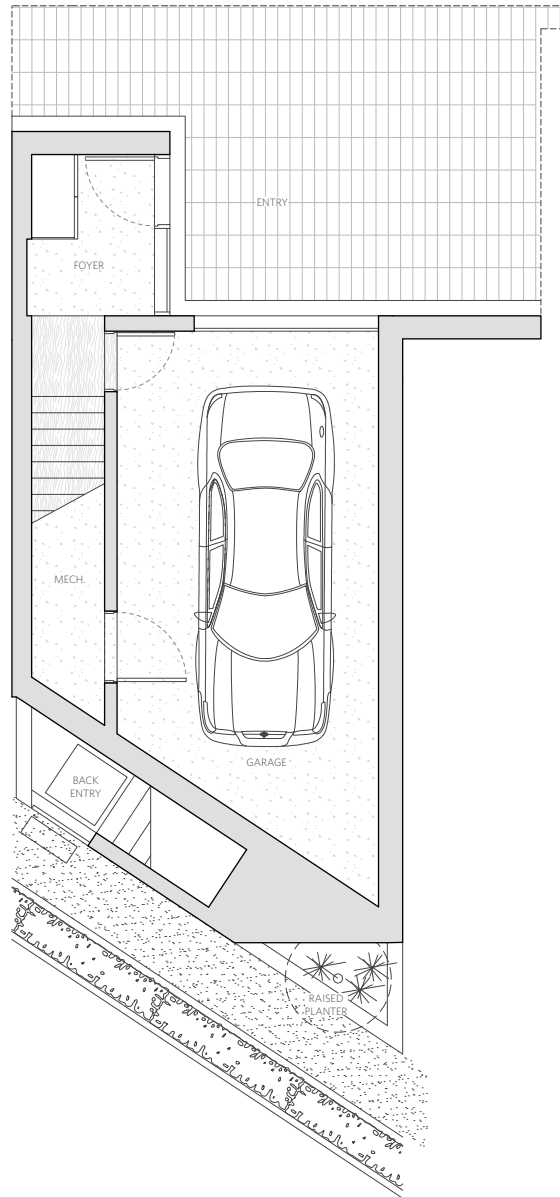

Pearl Block

Unit 05
2,353 sf Unit Total

1,297	sf	Total Finished Interior
392	sf	Total Garage + Storage
443	sf	Rooftop Deck
221	sf	Patio + Yard

3 Bed

Ground Floor

Dimensions, sizes, specifications, layouts and materials are approximate only and subject to change without notice. Interior habitable space is combined with uninsulated / exterior patio / roof deck spaces and included in total advertised square footage of the homes. Please ask sales representative for details. E. & O. E.

Pearl Block

Unit 05 2,353 sf Unit Total

1,297	sf	Total Finished Interior
392	sf	Total Garage + Storage
443	sf	Rooftop Deck
221	sf	Patio + Yard

3 Bed

Dimensions, sizes, specifications, layouts and materials are approximate only and subject to change without notice. Interior habitable space is combined with uninsulated / exterior patio / roof deck spaces and included in total advertised square footage of the homes. Please ask sales representative for details. E. & O. E.