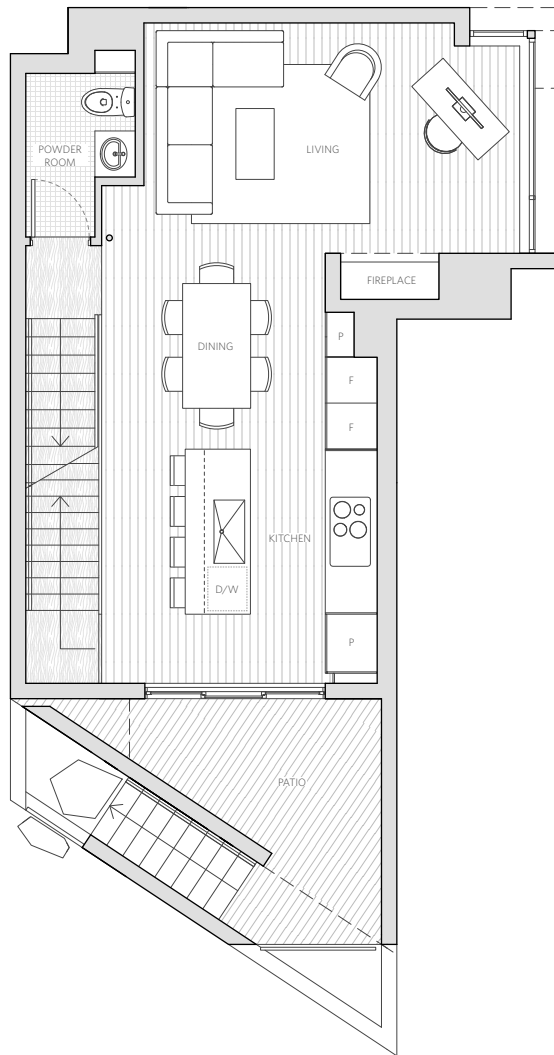

Pearl Block

Unit 05
2,353 sf Unit Total

1,297	sf	Total Finished Interior
392	sf	Total Garage + Storage
443	sf	Rooftop Deck
221	sf	Patio + Yard

3 Bed

Ground Floor

Dimensions, sizes, specifications, layouts and materials are approximate only and subject to change without notice. Interior habitable space is combined with uninsulated / exterior patio / roof deck spaces and included in total advertised square footage of the homes. Please ask sales representative for details. E. & O. E.

Pearl Block

Unit 05 2,353 sf Unit Total

1,297	sf	Total Finished Interior
392	sf	Total Garage + Storage
443	sf	Rooftop Deck
221	sf	Patio + Yard

3 Bed

Dimensions, sizes, specifications, layouts and materials are approximate only and subject to change without notice. Interior habitable space is combined with uninsulated / exterior patio / roof deck spaces and included in total advertised square footage of the homes. Please ask sales representative for details. E. & O. E.