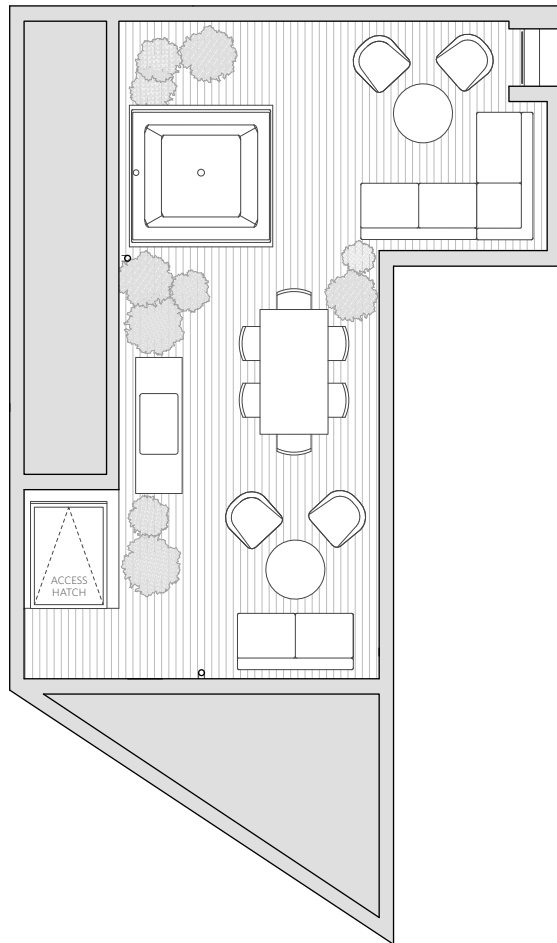

Pearl Block

Unit 05
2,353 sf Unit Total

1,297	sf	Total Finished Interior
392	sf	Total Garage + Storage
443	sf	Rooftop Deck
221	sf	Patio + Yard

3 Bed

Ground Floor

Dimensions, sizes, specifications, layouts and materials are approximate only and subject to change without notice. Interior habitable space is combined with uninsulated / exterior patio / roof deck spaces and included in total advertised square footage of the homes. Please ask sales representative for details. E. & O. E.

Pearl Block

Unit 05 2,353 sf Unit Total

1,297	sf	Total Finished Interior
392	sf	Total Garage + Storage
443	sf	Rooftop Deck
221	sf	Patio + Yard

3 Bed

Dimensions, sizes, specifications, layouts and materials are approximate only and subject to change without notice. Interior habitable space is combined with uninsulated / exterior patio / roof deck spaces and included in total advertised square footage of the homes. Please ask sales representative for details. E. & O. E.