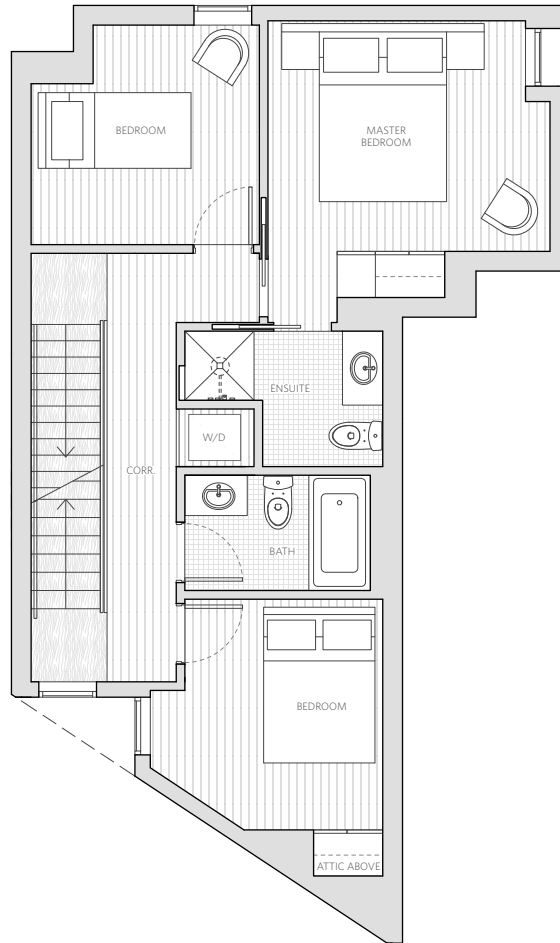

Pearl Block

Unit 05
2,353 sf Unit Total

1,297	sf	Total Finished Interior
392	sf	Total Garage + Storage
443	sf	Rooftop Deck
221	sf	Patio + Yard

3 Bed

Ground Floor

Dimensions, sizes, specifications, layouts and materials are approximate only and subject to change without notice. Interior habitable space is combined with uninsulated / exterior patio / roof deck spaces and included in total advertised square footage of the homes. Please ask sales representative for details. E. & O. E.

Pearl Block

Unit 05 2,353 sf Unit Total

1,297	sf	Total Finished Interior
392	sf	Total Garage + Storage
443	sf	Rooftop Deck
221	sf	Patio + Yard

3 Bed

Dimensions, sizes, specifications, layouts and materials are approximate only and subject to change without notice. Interior habitable space is combined with uninsulated / exterior patio / roof deck spaces and included in total advertised square footage of the homes. Please ask sales representative for details. E. & O. E.