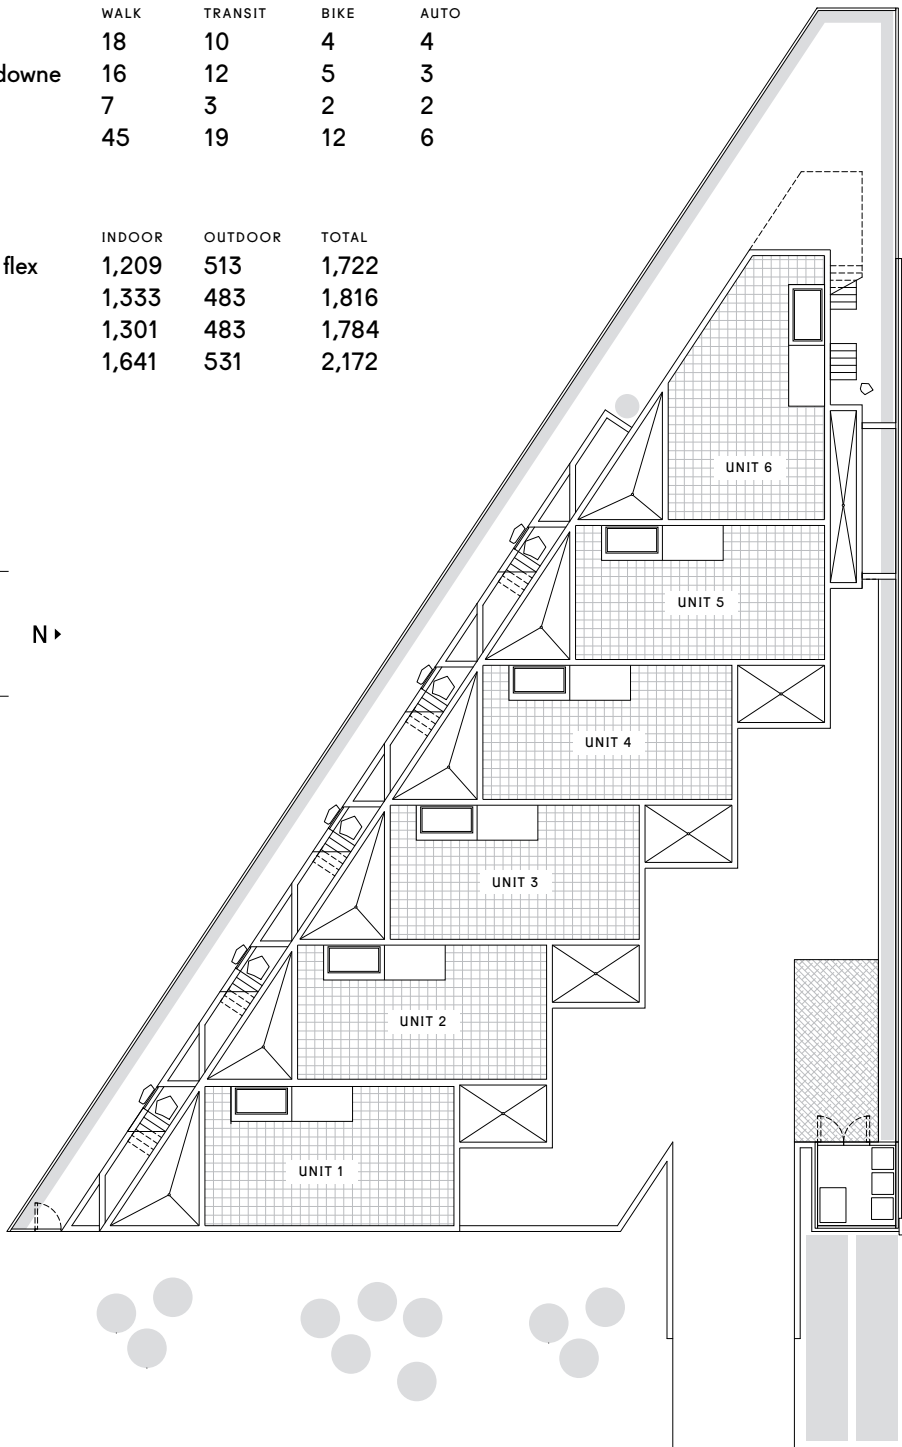

Pearl

Block

PROXIMITY IN MINUTES	WALK	TRANSIT	BIKE	AUTO
Royal Jubilee Hospital	18	10	4	4
Comosen College Landsdowne	16	12	5	3
Hillside Shopping Centre	7	3	2	2
University of Victoria	45	19	12	6

UNIT MIX & SQUARE FOOTAGE	INDOOR	OUTDOOR	TOTAL
Unit 1 2 bedroom & flex	1,209	513	1,722
Unit 2-4 3 bed	1,333	483	1,816
Unit 5 3 bedroom	1,301	483	1,784
Unit 6 3 bedroom	1,641	531	2,172

Sizes and details are approximate and subject to change. E.&O.E.

by Aryze